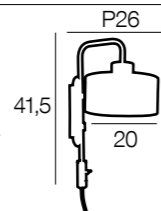

Applique en métal, bras déporté orientable de gauche à droite. Abat-jour cylindre en métal grillagé. Equipée d'un câble textile avec interrupteur.

Metal wall light, directional pulley arm to left at right. Cylinder mesh metal lampshade. Textile cord with switch.

Cordon + interrupteur
Delivered with a cable and a plug.