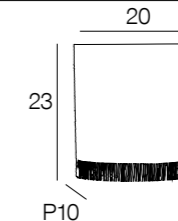

COMPATIBLE LED
E14
NON FOURNIE
350 ↔ 450
Lumens
CONSEILLÉS

Livrée avec boîtier isodome.
Delivered with box connector.