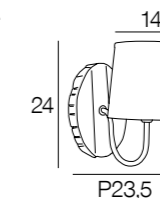

Applique en bois de récup base ronde. Abat-jour coton.

Round base wall light in reclaimed wood, with cotton lampshade.