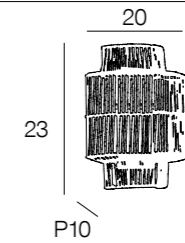

COMPATIBLE LED
E14
NON FOURNIE
350 ↔ 450
Lumens
CONSEILLÉS

New