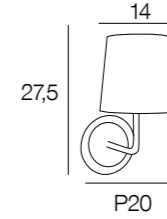

Applique base ronde en MDF avec insert métal. Abat-jour forme FCH en coton blanc ou toile de jute.

MDF round base wall light with metal insert. Cotton or hessian cone lampshade.

Livrée avec domino électrique.
Delivered with box connector.

COMPATIBLE LED
E14
NON FOURNIE
350 ↔ 450
Lumens
CONSEILLÉS

COLISAGE PACKING
X 2

APPLIQUES