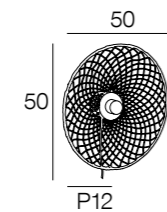

Applique base en métal équipée d'un cordon textile de 2m avec interrupteur et prise secteur. Abat jour cylindre en rotin tressé.

Metal base wall light with 2m textile cord with switch and plug. Braided rattan cylinder lampshade.

Cordon+ interrupteur.
Delivered with a cable and a plug.

COMPATIBLE LED
E27
NON FOURNIE
550 ↔ 650
Lumens
CONSEILLÉS

COLISAGE PACKING
X 1