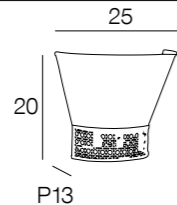

Applique bi-matière, coton et cannage naturel.
Deux positions possible pour l'abat-jour.

Natural cane work and cotton reversible wall light.

Livrée avec boîtier isodome.
Delivered with box connector.

E14

40W

COMPATIBLE LED
E14
NON FOURNIE
350 ↔ 450
Lumens
CONSEILLÉS

COLISAGE PACKING
X 2