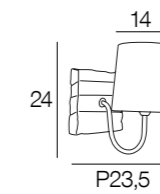

Scandinavian style wooden wall light with cotton cylinder lampshade. Transparent cord with switch and plug.

95172 REKUP CARRÉE

chanvre  
hemp

Applique en bois de récup base carrée. Abat-jour coton.

Square base wall light in reclaimed wood, with cotton lampshade.