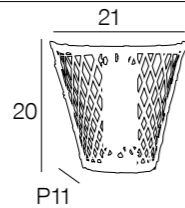

91857 KAMI

naturel  
natural

**Ampoule conseillée**  
Suggested bulb

**P45**  
**654300**  
10501

Applique forme 1/2 vasque en bambou plat naturel tressé.

Natural bamboo woven wall light.

Film thermoformé.  
Thermo-shaped film.