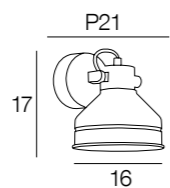

Applique base ronde et abat-jour en métal peint. Partie haute en bois certifié FSC®.

Painted metal wall light with round base and FSC® certified wood top part.