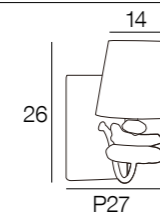

Applique en résine sur base en bois. Abat-jour en coton.

Resin wall light with wooden base and cotton lampshade.