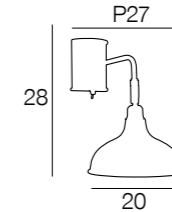

Applique style industriel en métal. Tête articulée. Equipée d'un interrupteur à bascule.

Industrial style painted metal wall light. Articulated head. Delivered with a toggle switch.

Livrée avec boîtier isodome.
Delivered with box connector.