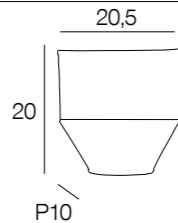

Applique bi-matière, coton et raphia naturel.
Deux positions possibles pour l'abat-jour.

Natural raffia and cotton reversible wall light.

Livrée avec boîtier isodome.
Delivered with box connector.

E14

40W

COMPATIBLE LED
E14
NON FOURNIE
350 ↔ 450
Lumens
CONSEILLÉS

COLISAGE PACKING
X 2

New